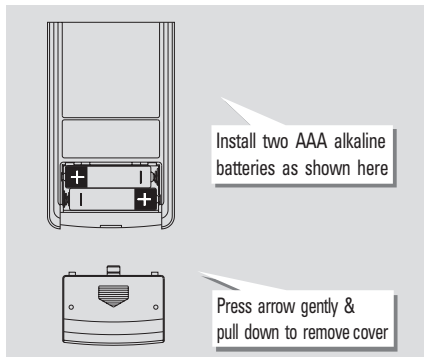

Batteries

The remote control uses AAA batteries. Please be sure to match the batteries with the (+) and (-) markings inside the battery compartment during installation.

Programming your remote control

Setup for your cable box

STEP1 Turn on your TV manually.

***Tip:** If you have RCA TV, don't turn on the TV.

STEP2 Press [TV POWER] and [MUTE] buttons simultaneously until the red light is on.

STEP3 Point the remote control toward the TV and enter the three-digit code from the code table. If there is more than one code number assigned to your TV brand, try one code number at a time until the TV turns off right after you entered the number.